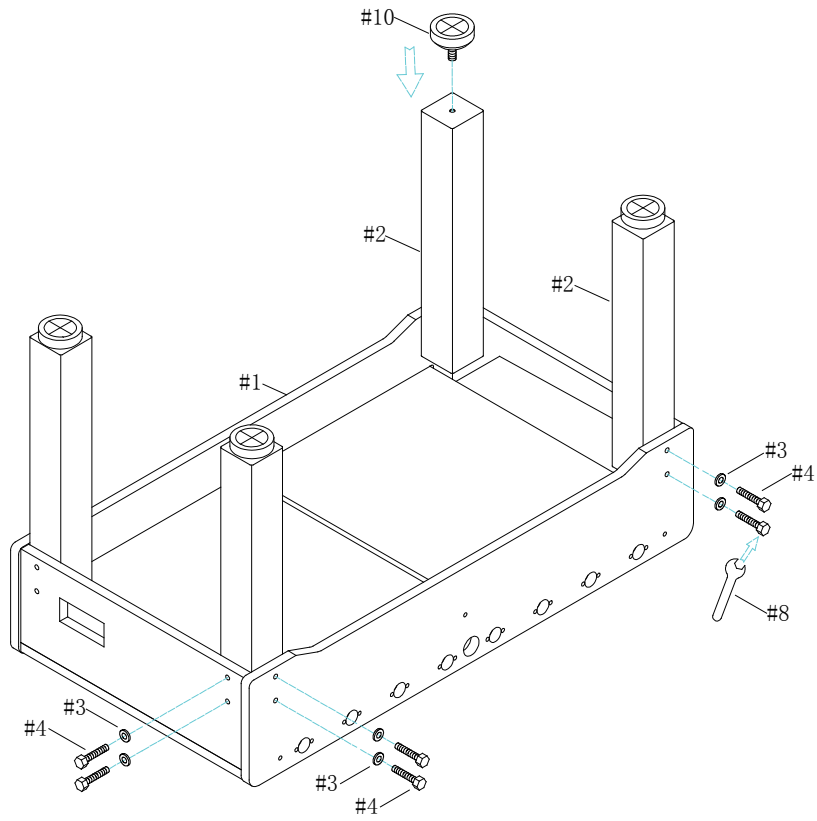

MODEL NUMBER: TS-2510
55 INCH SOCCER GAME TABLE

INSTRUCTION MANUAL
(THIS PRODUCT IS ONLY TO BE ASSEMBLED BY AN ADULT)

PARTS LIST

<p>#1</p>  <p>Main Assembly 1 set</p>	<p>#2</p>  <p>Legs 4 pieces</p>	<p>#3</p>  <p>3/8" Washer 16 pieces</p>	<p>#4</p>  <p>3/8"x1-1/4" Bolt 16 pieces</p>
<p>#5</p>  <p>1-1/2" Flat Screw 4 pieces</p>	<p>#6</p>  <p>1/2" FLAT SCREW 2 pieces</p>	<p>#7</p>  <p>Tool 1 piece</p>	<p>#8</p>  <p>Wrench 1 piece</p>
<p>#9</p>  <p>1" FLAT SCREW 32 pieces</p>	<p>#10</p>  <p>LEG LEVELER 4 pieces</p>	<p>#11</p>  <p>BEARING 8 set</p>	<p>#12</p>  <p>BEARING 8 pieces</p>
<p>#13</p>  <p>SLIDE SCORER 2 pieces</p>	<p>#14</p>  <p>ROD HANDLE 8 pieces</p>	<p>#15</p>  <p>BALL ENERY CAP 2 pieces</p>	<p>#16</p>  <p>SOCCER BALL 5 pieces</p>
<p>#17</p>  <p>5 HOME/AWAY PLAYERS ROD 2 pieces</p>	<p>#18</p>  <p>3 HOME/AWAY PLAYERS ROD 2 pieces</p>	<p>#19</p>  <p>2 HOME/AWAY PLAYERS ROD 2 pieces</p>	<p>#20</p>  <p>1 HOME/AWAY PLAYERS ROD 2 pieces</p>

STEP1

STEP2

P3

STEP3

STEP4

P4