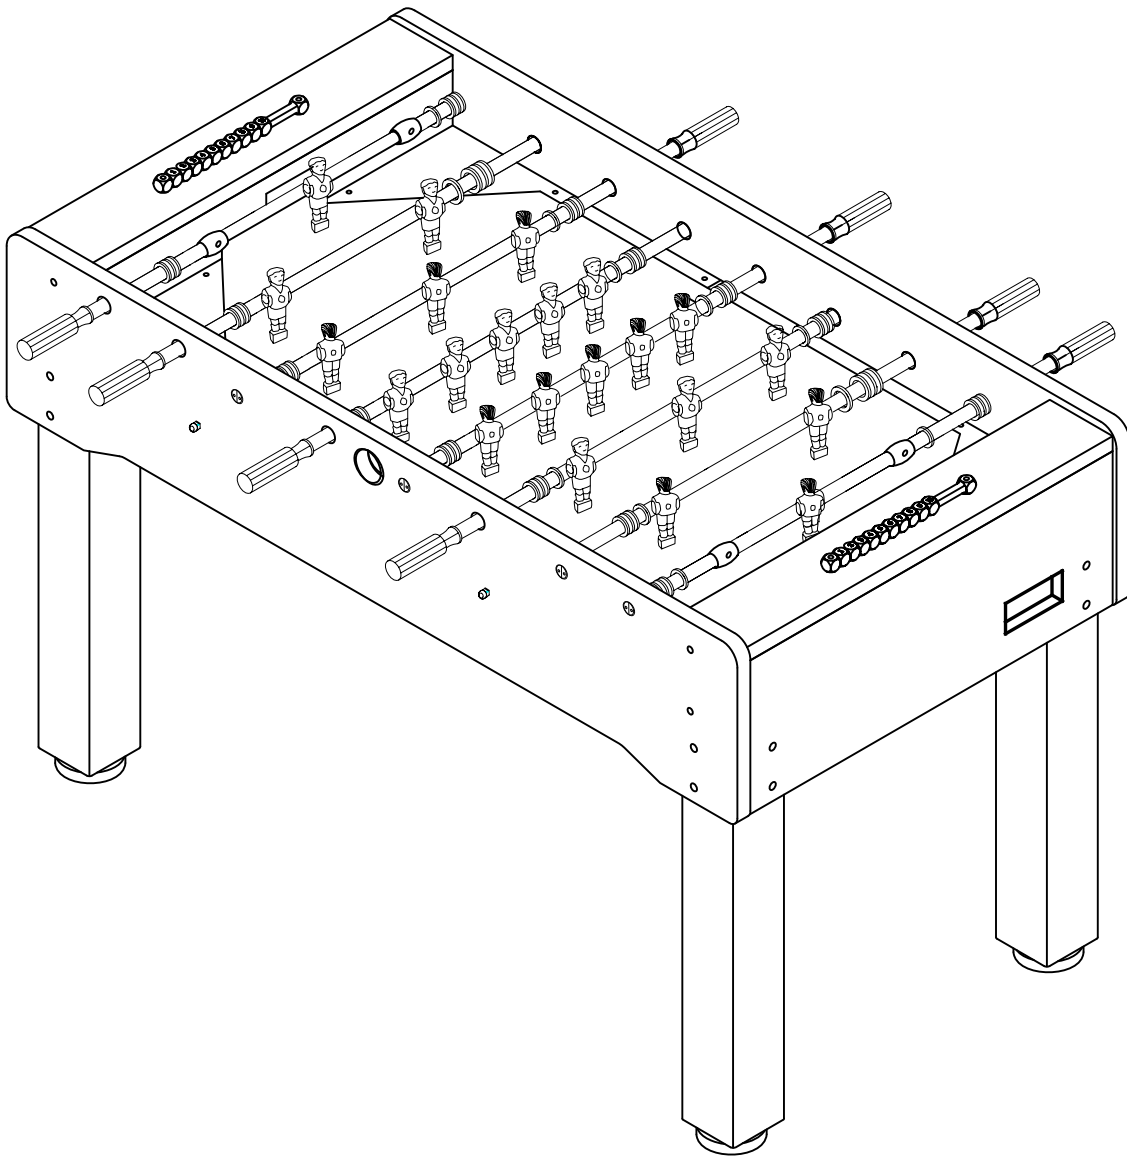

MODEL NUMBER: TS-2510
55 INCH SOCCER GAME TABLE

INSTRUCTION MANUAL
(THIS PRODUCT IS ONLY TO BE ASSEMBLED BY AN ADULT)

PARTS LIST

<p>#1</p>  <p>Main Assembly 1 set</p>	<p>#2</p>  <p>Legs 4 pieces</p>	<p>#3</p>  <p>3/8" Washer 16 pieces</p>	<p>#4</p>  <p>3/8"x1-1/4" Bolt 16 pieces</p>
<p>#5</p>  <p>1-1/2" Flat Screw 4 pieces</p>	<p>#6</p>  <p>1/2" FLAT SCREW 2 pieces</p>	<p>#7</p>  <p>Tool 1 piece</p>	<p>#8</p>  <p>Wrench 1 piece</p>
<p>#9</p>  <p>1" FLAT SCREW 32 pieces</p>	<p>#10</p>  <p>LEG LEVELER 4 pieces</p>	<p>#11</p>  <p>BEARING 8 set</p>	<p>#12</p>  <p>BEARING 8 pieces</p>
<p>#13</p>  <p>SLIDE SCORER 2 pieces</p>	<p>#14</p>  <p>ROD HANDLE 8 pieces</p>	<p>#15</p>  <p>BALL ENERY CAP 2 pieces</p>	<p>#16</p>  <p>SOCCER BALL 5 pieces</p>
<p>#17</p>  <p>5 HOME/AWAY PLAYERS ROD 2 pieces</p>	<p>#18</p>  <p>3 HOME/AWAY PLAYERS ROD 2 pieces</p>	<p>#19</p>  <p>2 HOME/AWAY PLAYERS ROD 2 pieces</p>	<p>#20</p>  <p>1 HOME/AWAY PLAYERS ROD 2 pieces</p>

STEP1

STEP2

P3

STEP3

STEP4

P4