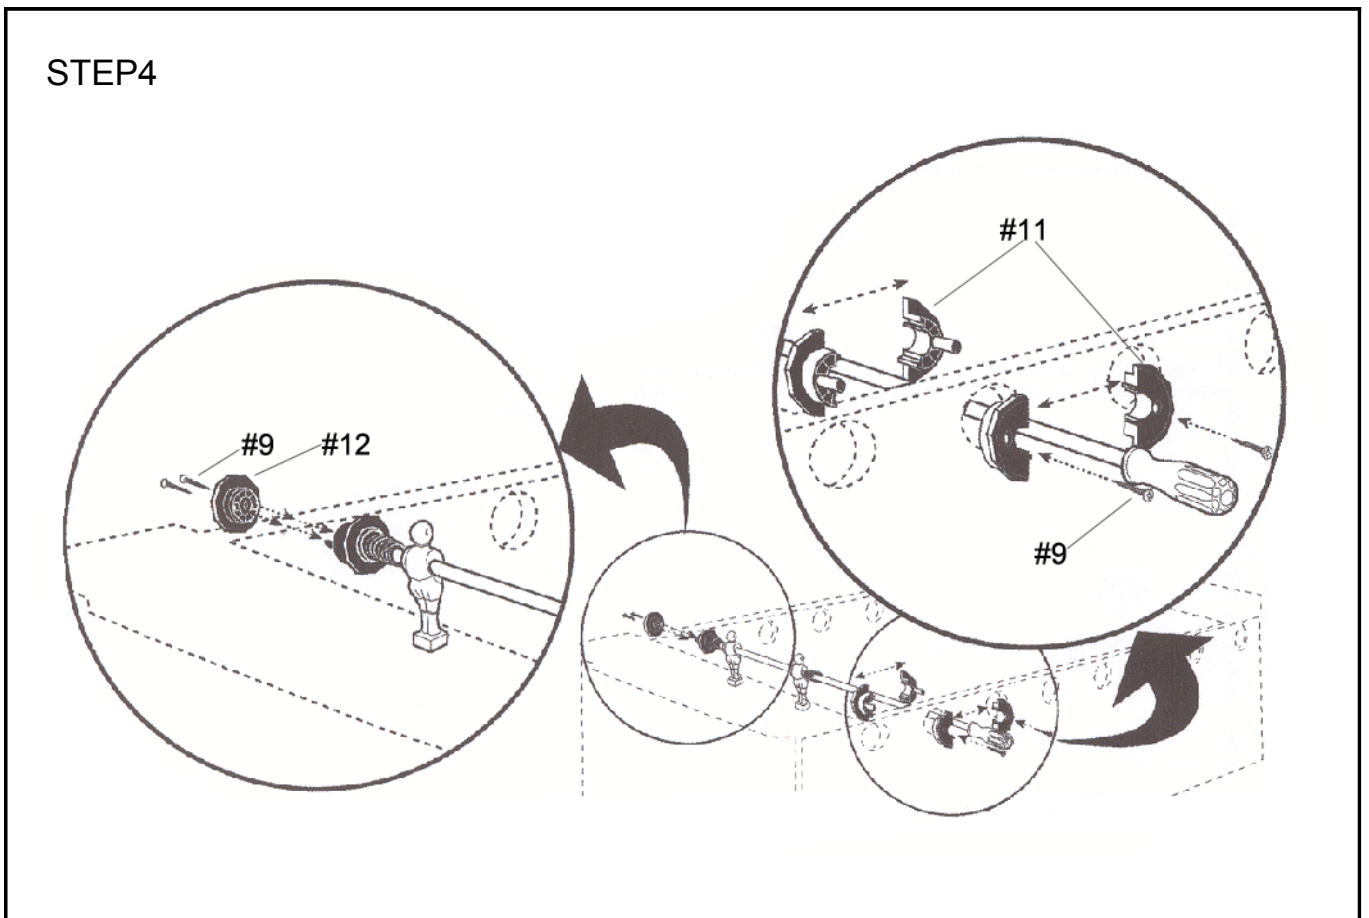

MODEL NUMBER: TS-2510
55 INCH SOCCER GAME TABLE

INSTRUCTION MANUAL
(THIS PRODUCT IS ONLY TO BE ASSEMBLED BY AN ADULT)

PARTS LIST

<p>#1</p>  <p>Main Assembly 1 set</p>	<p>#2</p>  <p>Legs 4 pieces</p>	<p>#3</p>  <p>3/8" Washer 16 pieces</p>	<p>#4</p>  <p>3/8"x1-1/4" Bolt 16 pieces</p>
<p>#5</p>  <p>1-1/2" Flat Screw 4 pieces</p>	<p>#6</p>  <p>1/2" FLAT SCREW 2 pieces</p>	<p>#7</p>  <p>Tool 1 piece</p>	<p>#8</p>  <p>Wrench 1 piece</p>
<p>#9</p>  <p>1" FLAT SCREW 32 pieces</p>	<p>#10</p>  <p>LEG LEVELER 4 pieces</p>	<p>#11</p>  <p>BEARING 8 set</p>	<p>#12</p>  <p>BEARING 8 pieces</p>
<p>#13</p>  <p>SLIDE SCORER 2 pieces</p>	<p>#14</p>  <p>ROD HANDLE 8 pieces</p>	<p>#15</p>  <p>BALL ENERY CAP 2 pieces</p>	<p>#16</p>  <p>SOCCER BALL 5 pieces</p>
<p>#17</p>  <p>5 HOME/AWAY PLAYERS ROD 2 pieces</p>	<p>#18</p>  <p>3 HOME/AWAY PLAYERS ROD 2 pieces</p>	<p>#19</p>  <p>2 HOME/AWAY PLAYERS ROD 2 pieces</p>	<p>#20</p>  <p>1 HOME/AWAY PLAYERS ROD 2 pieces</p>

STEP1

STEP2

P3

STEP3

STEP4

P4